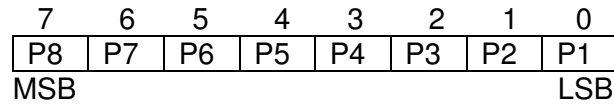

## Object 6050h: Paraset capability

This object shall provide the supported Paraset capability of the device. Figure 1 specifies the object structure. The value of 1<sub>b</sub> shall indicate the support of this Paraset; the value of 0<sub>b</sub> shall indicate that this Paraset is not supported.

**Figure 1 – Object structure**

Table 1 specifies the object description and Table 2 specifies the entry description.

**Table 1 – Object description**

Attribute	Value
Index	6050 <sub>h</sub>
Name	Paraset capability
Object code	VAR
Data type	UNSIGNED8
Category	Optional